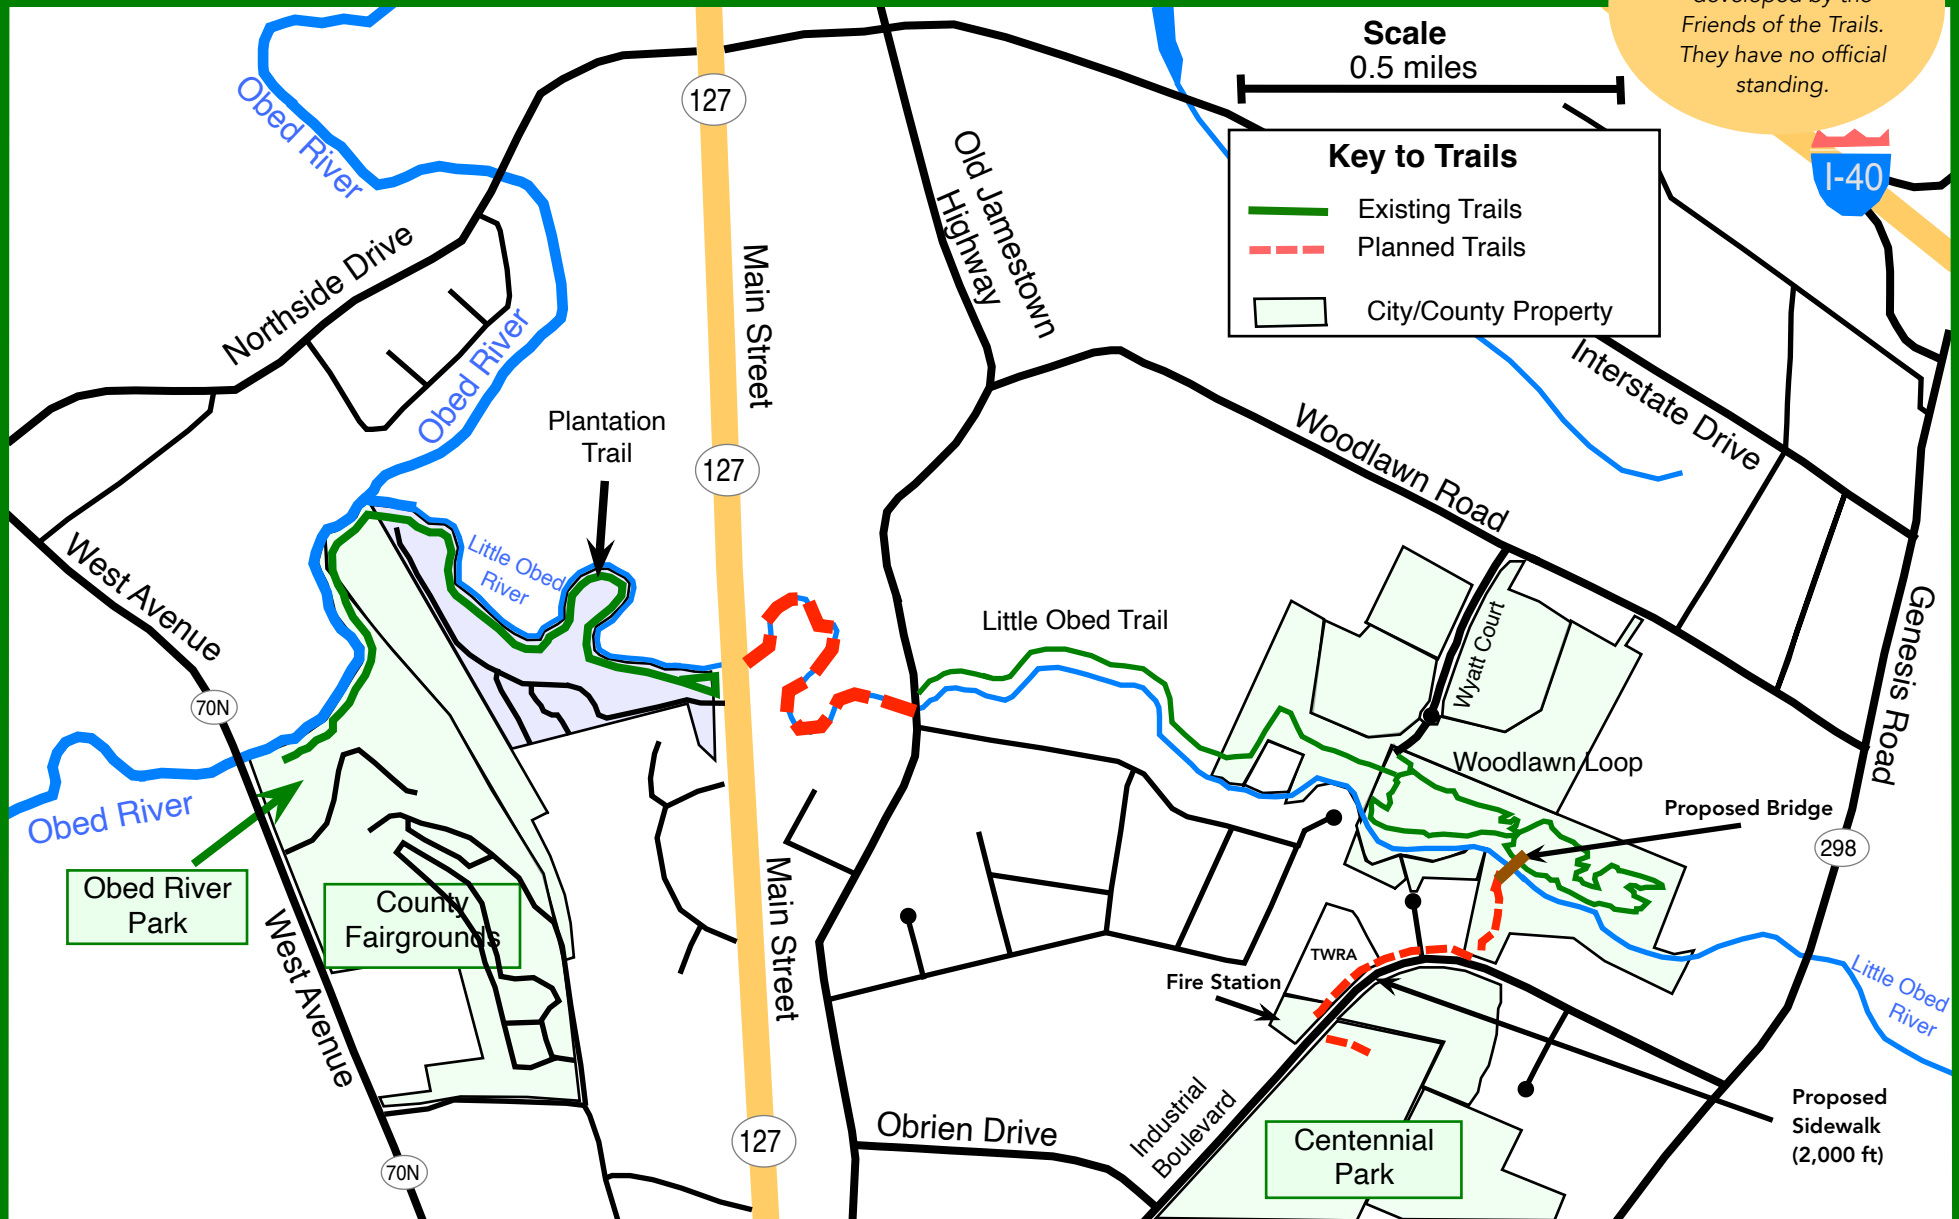

# Crossville Greenway Little Obed River Segment

The trails depicted in this map are concepts developed by the Friends of the Trails. They have no official standing.

**Friends of the Trails**

a 501(c)3 not-for-profit organization

For more trail maps go to  
[www.crossvilletrails.com/trails/](http://www.crossvilletrails.com/trails/)

01/03/2021