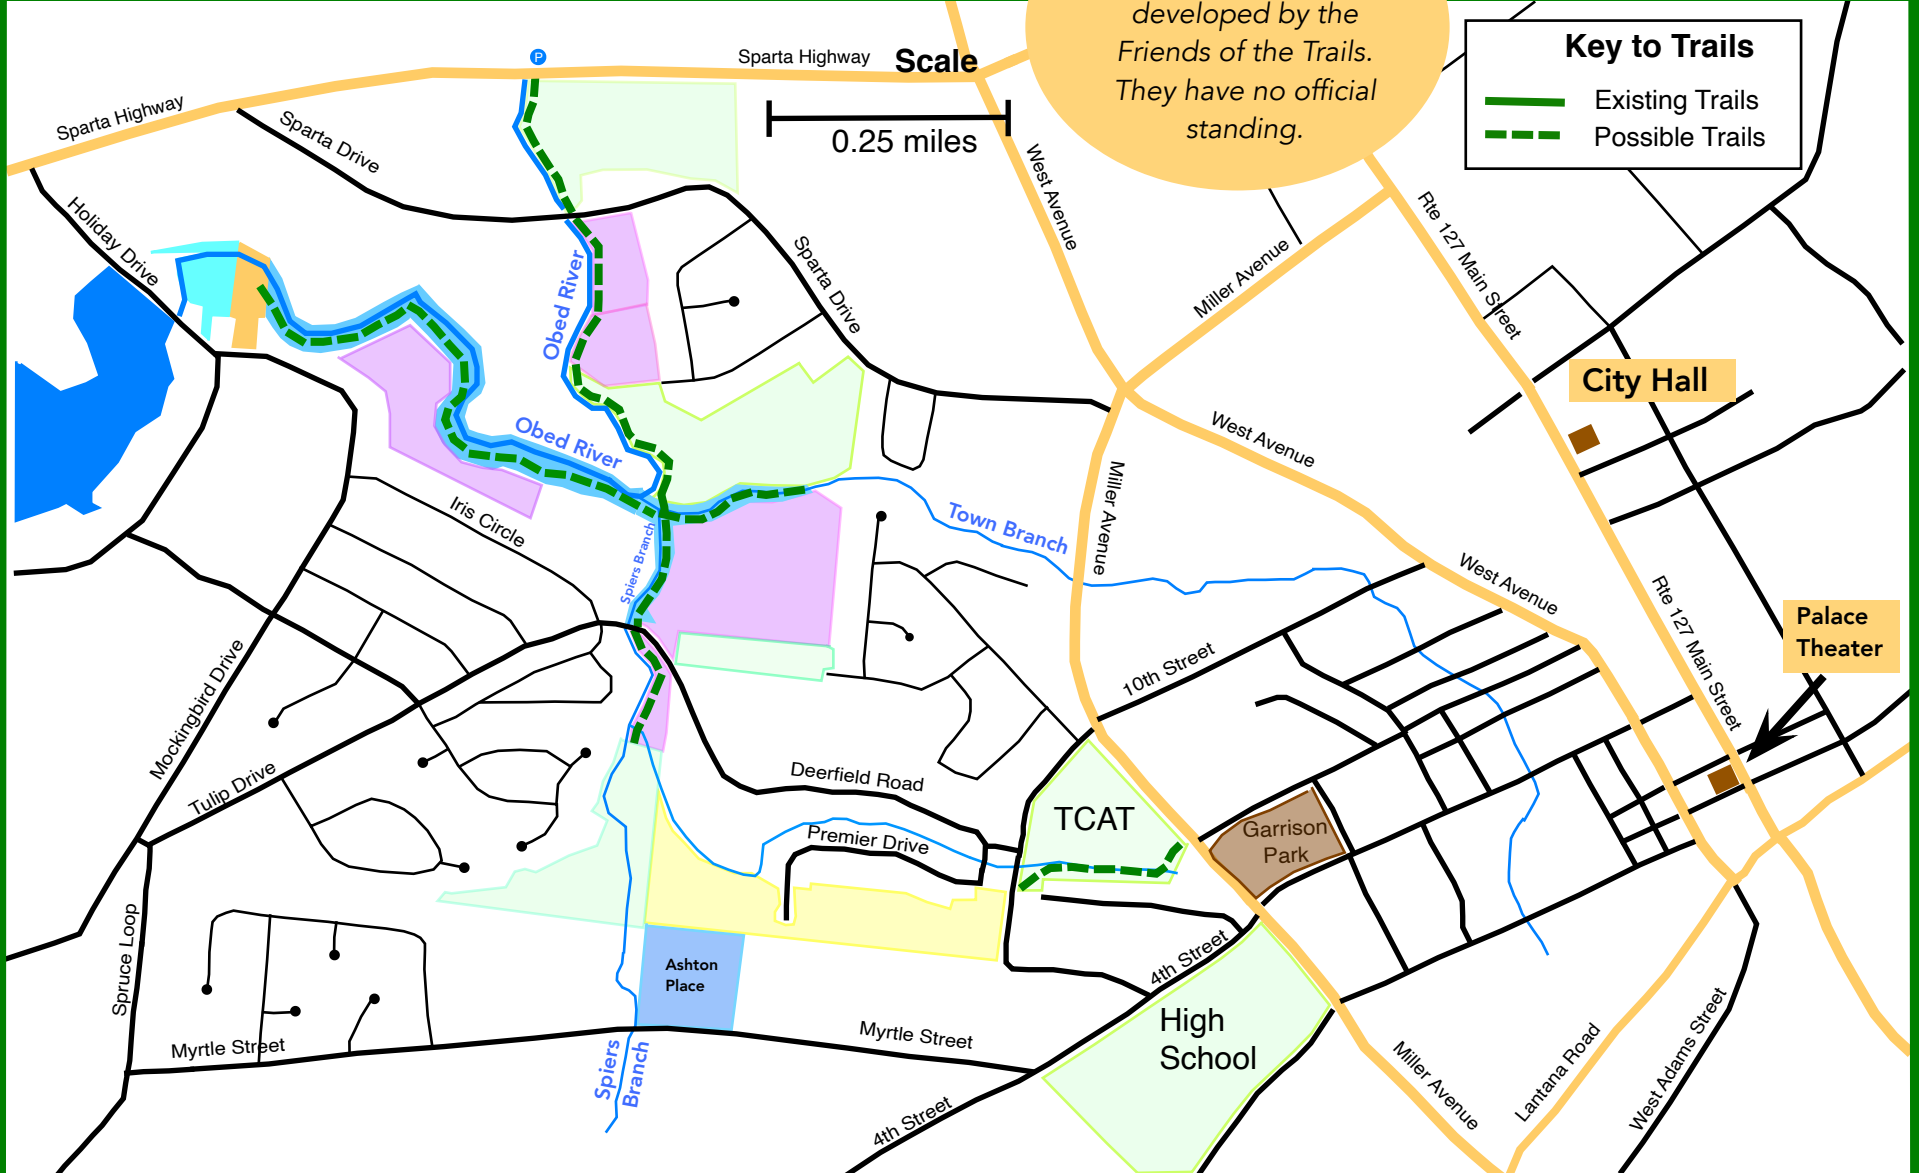

Crossville Greenway Upper Obed Segment

Friends of the Trails

a 501(c)3 not-for-profit organization

For more trail maps go to
www.crossvilletrails.com/trails/

01/04/2021