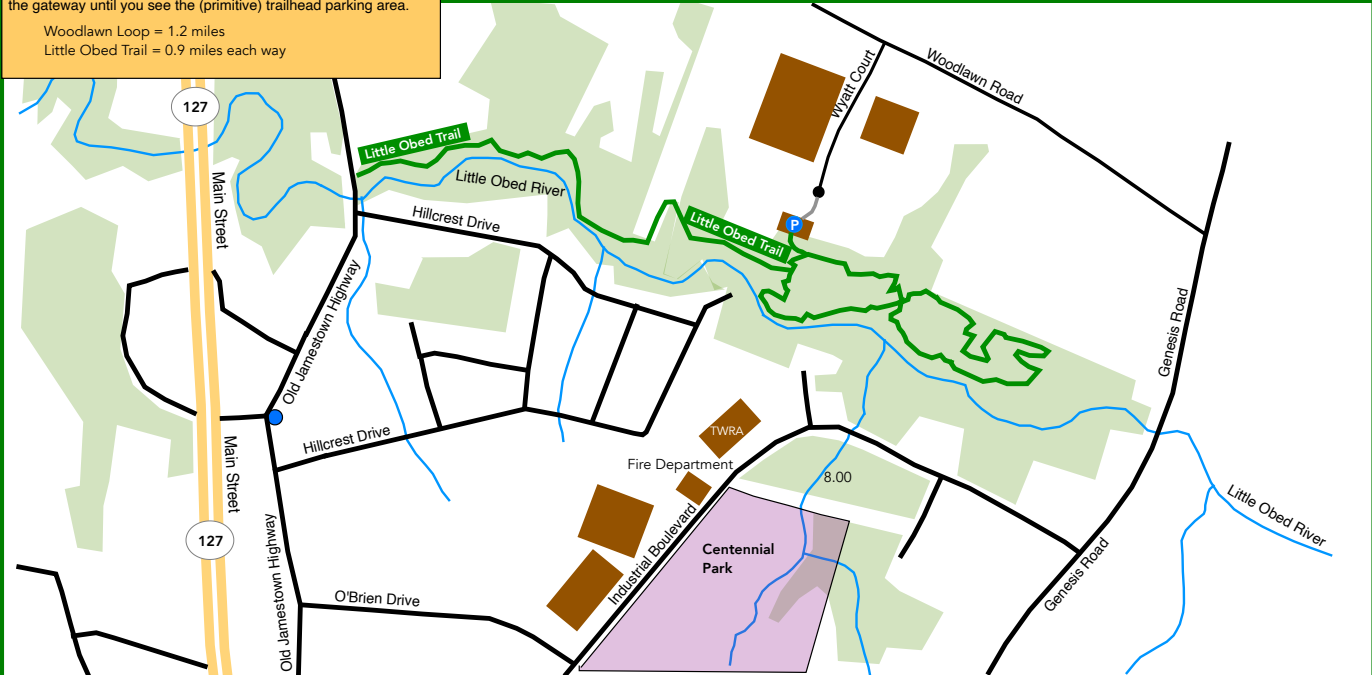

Driving Directions

Take Woodlawn Road off Genesis Road and turn left on to Wyatt Court. Proceed to the end of the paved road and continue, though the gateway until you see the (primitive) trailhead parking area.

Woodlawn Loop = 1.2 miles

Little Obed Trail = 0.9 miles each way

Woodlawn Loop & Little Obed Trail

Friends of the Trails

a 501(c)3 not-for-profit organization

For more trail maps go to
www.time2meet.com/trails/