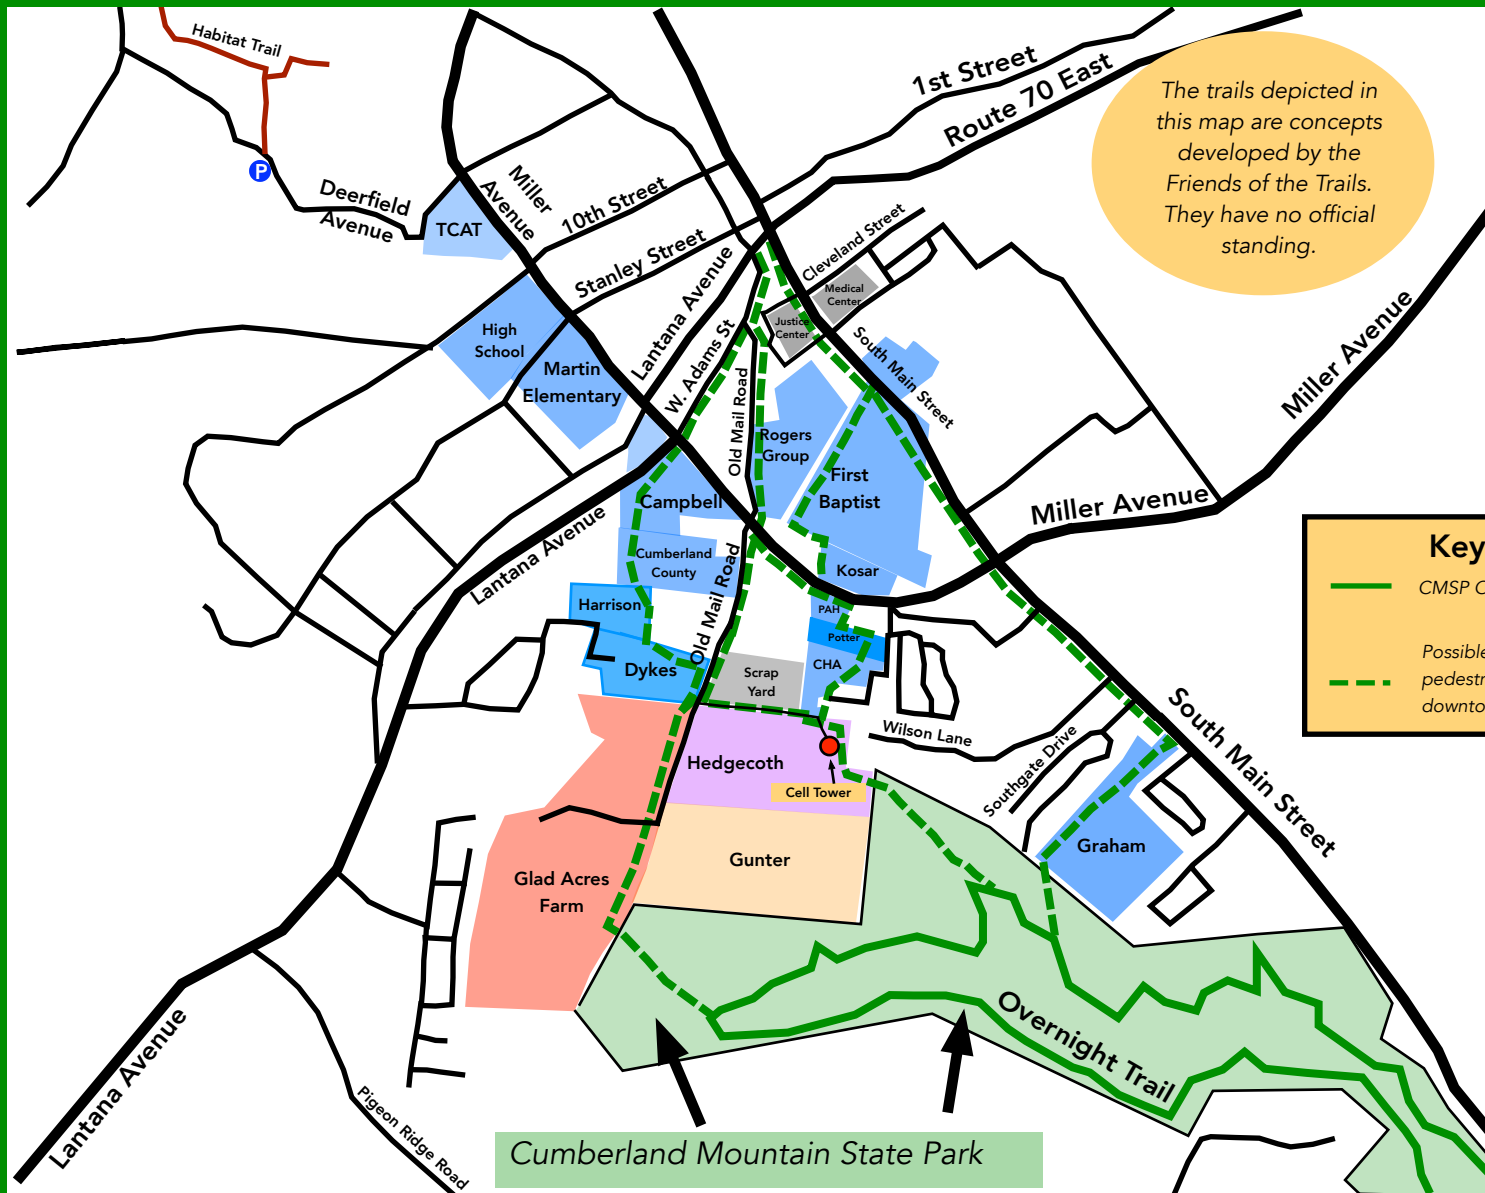

Crossville Greenway

Possible State Park Connector Routes

The trails depicted in this map are concepts developed by the Friends of the Trails. They have no official standing.

Key

- CMSP Overnight Trail
- - - Possible routes for a cycle/pedestrian trail from downtown to CMSP