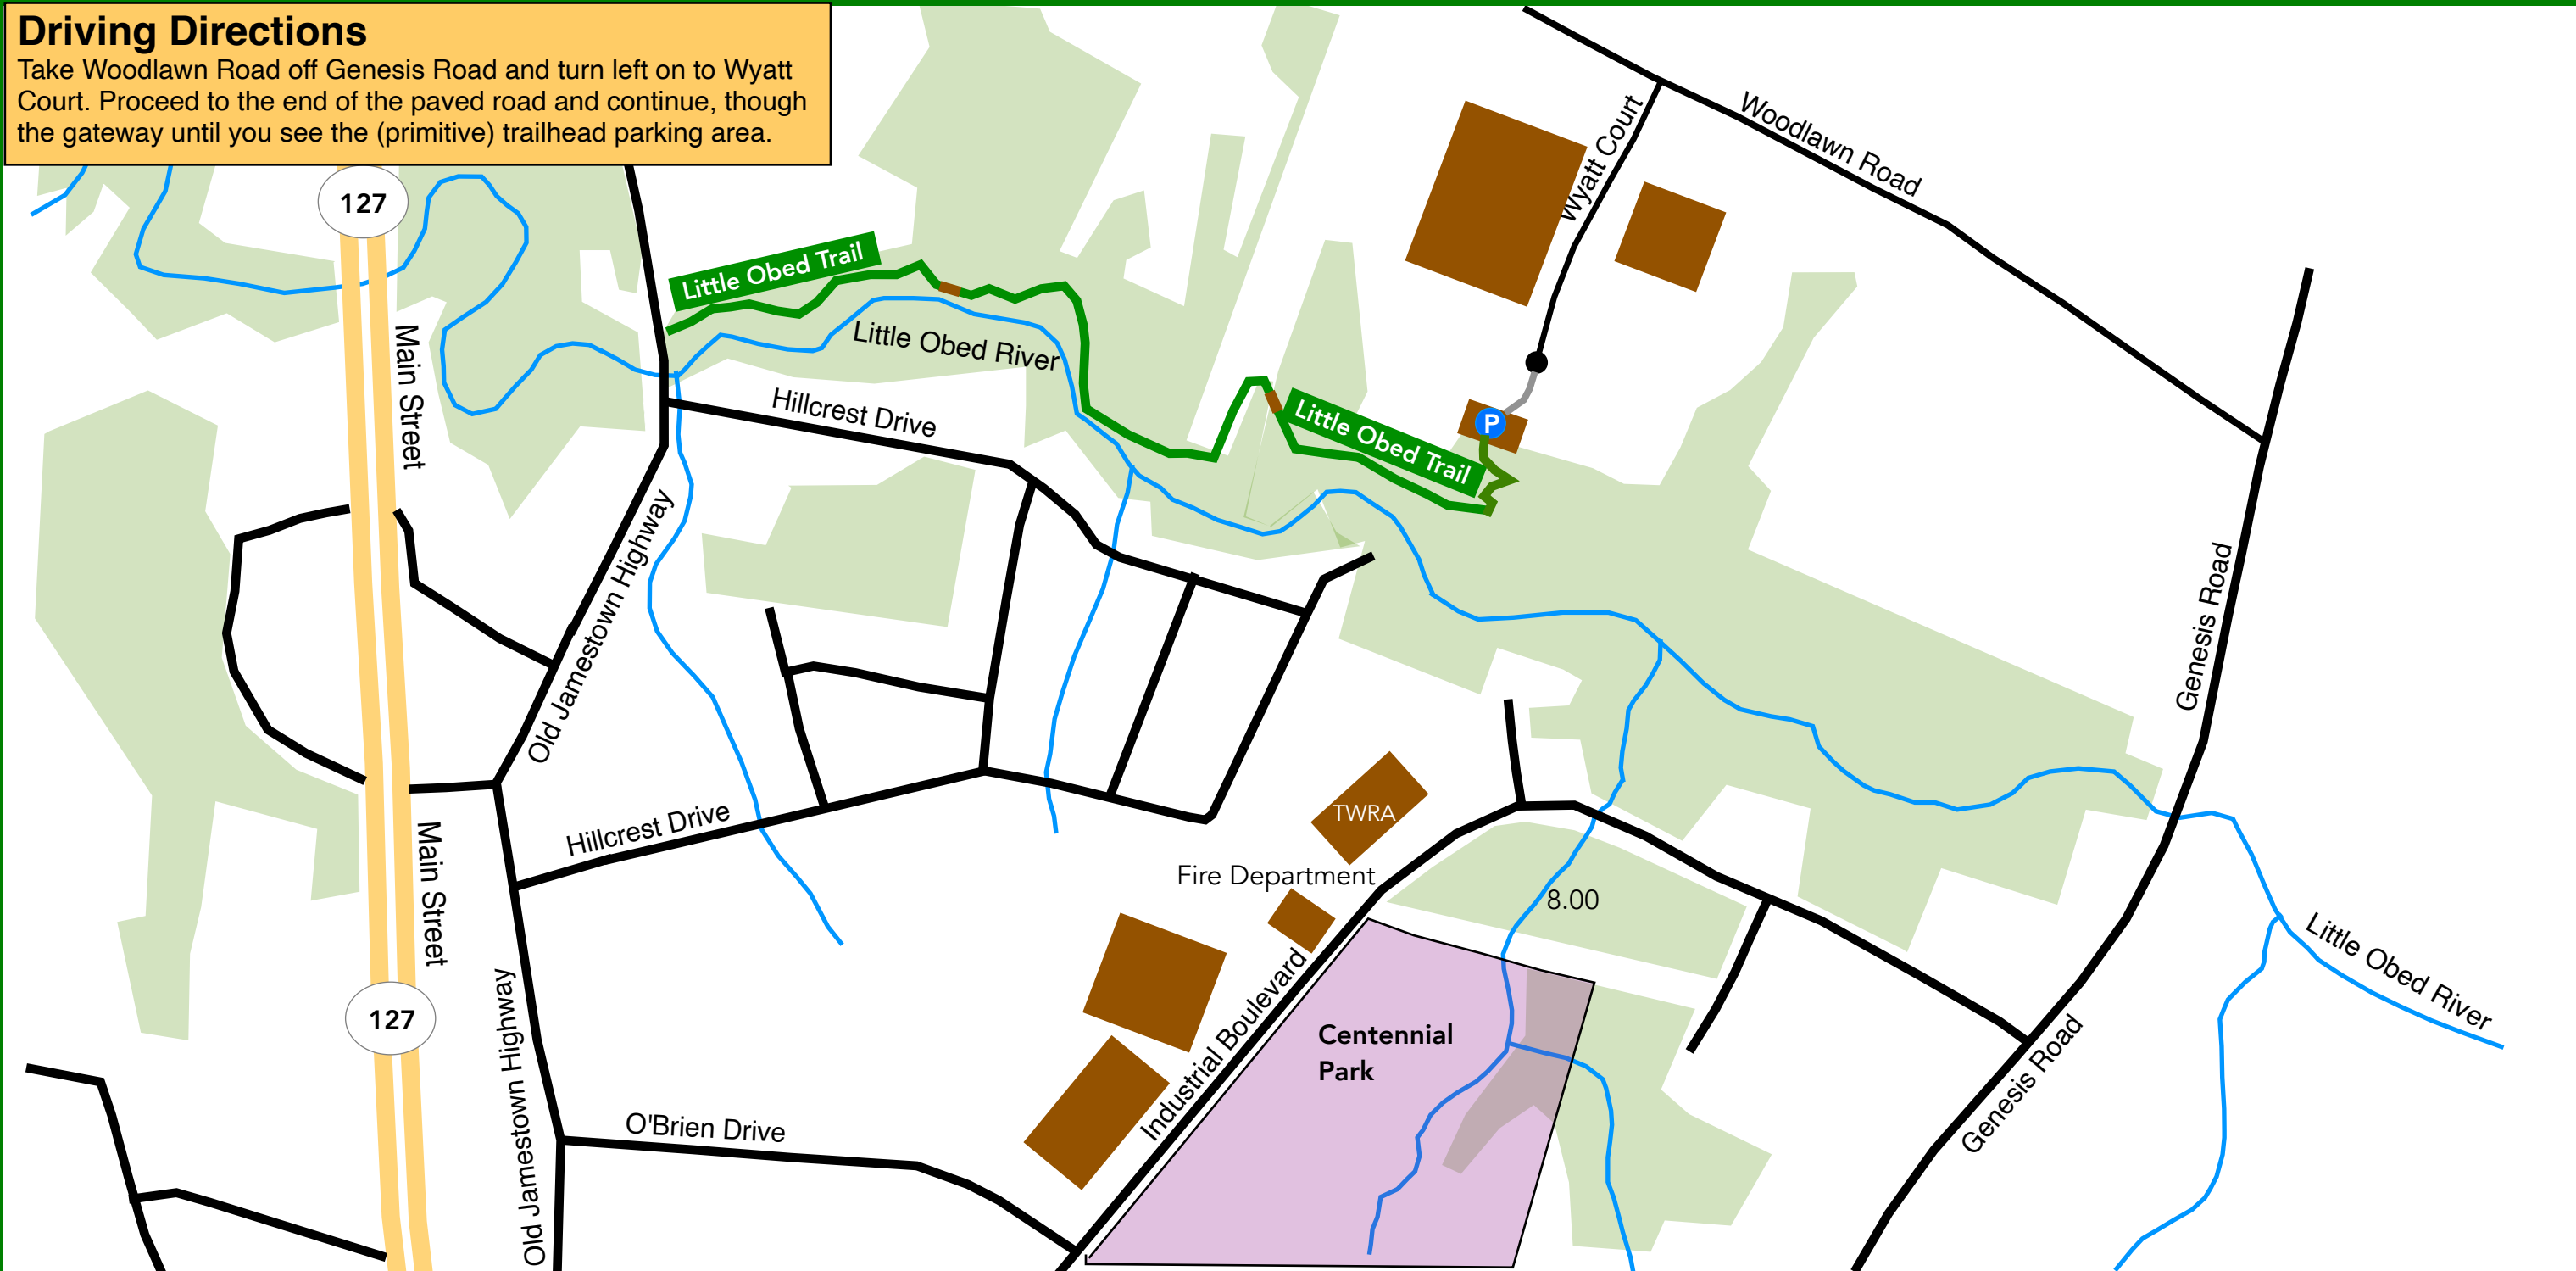

# Little Obed Trail 0.7 m each way

## Driving Directions

Take Woodlawn Road off Genesis Road and turn left on to Wyatt Court. Proceed to the end of the paved road and continue, though the gateway until you see the (primitive) trailhead parking area.