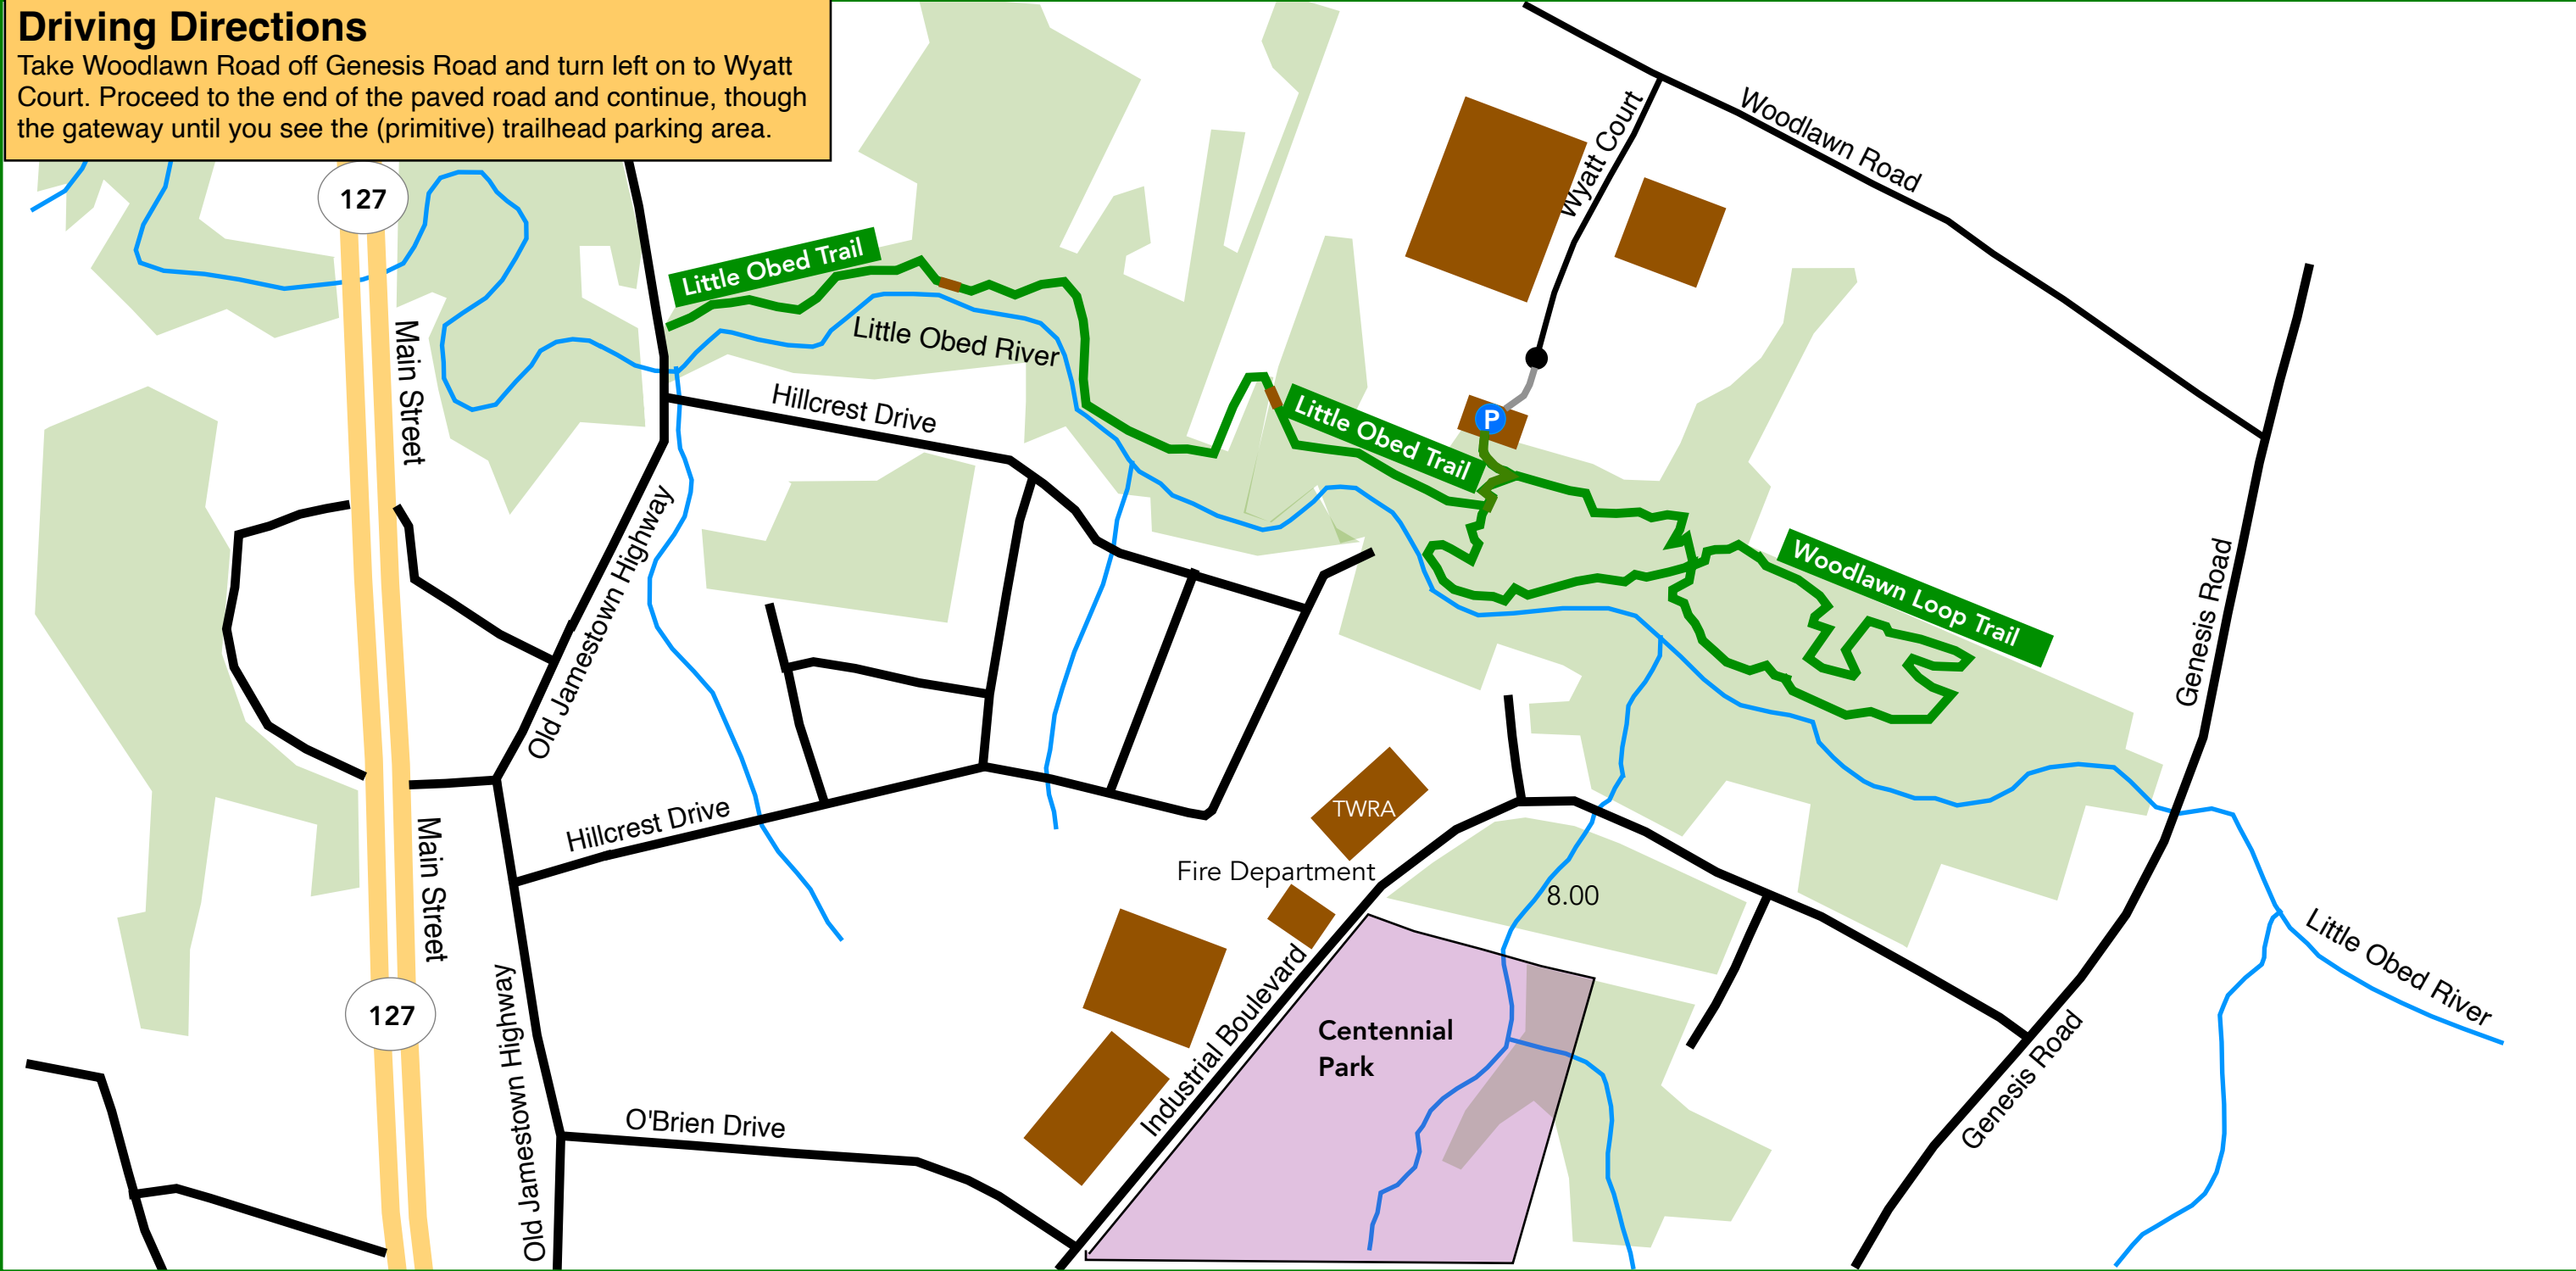

# Woodlawn Loop Trail (1.2 m) & Little Obed Trail (0.7 M)

**Driving Directions**  
Take Woodlawn Road off Genesis Road and turn left on to Wyatt Court. Proceed to the end of the paved road and continue, though the gateway until you see the (primitive) trailhead parking area.